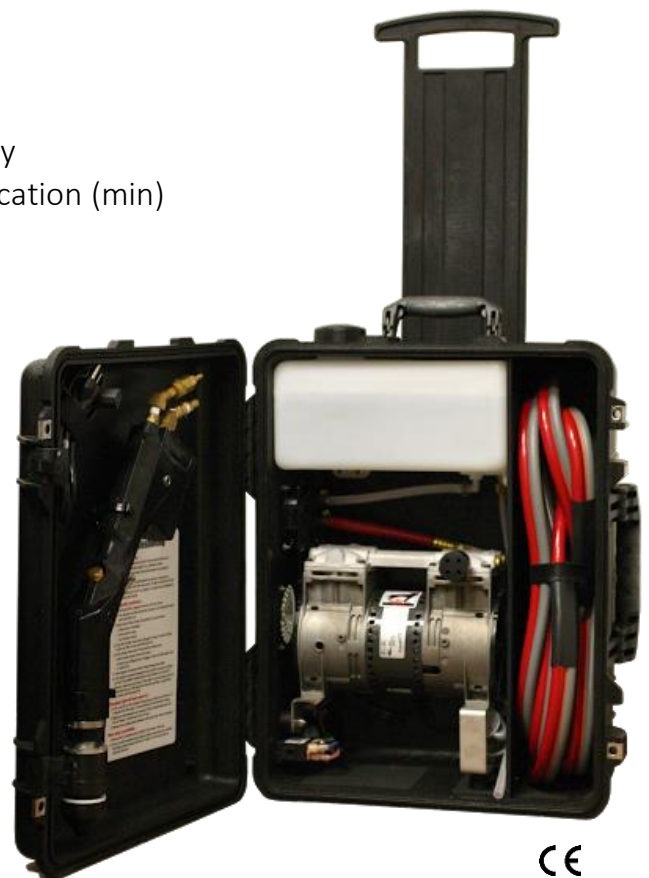

## Disinfection Suitcase Sprayer

The GREENSPEED® ICS air-assisted electrostatic sprayer efficiently applies our EPA registered disinfecting solutions on and around all surfaces for a complete and effective disinfecting coverage.

- Compact, unobstructive sprayer
- Durable wheeled case with extendable handle
- Includes one ESS Electrostatic Spraygun
- Self-contained. Does not require an external air supply
- Internal tank holds enough solutions for 1 hour application (min)
- Quiet operation
- Non-removable tank with drain hose and valve

### Technical Specifications

Power supply	115V 60 hz 220V (Option)
Tank	1 ¼ gal. (4.7L)
Size	22"H x 16"W x 10"D (56 cm. x 41 cm x 25 cm)
Hose	6 ft. or 15 ft. (1.8 m or 4.6m)
Flow Rate	0 - 2 oz./min.
Weight: Full Empty	53 lbs. (24 kg) 43 lbs. (22 kg)
Droplet size	40 micron VMD
Spray range	Up to 8 ft. (2.4 m)
Electrical cord	10 ft. (3 m)

Heavy-Duty heat exchanger & fan for continual use.

Patented air-atomizing Induction-charging nozzle